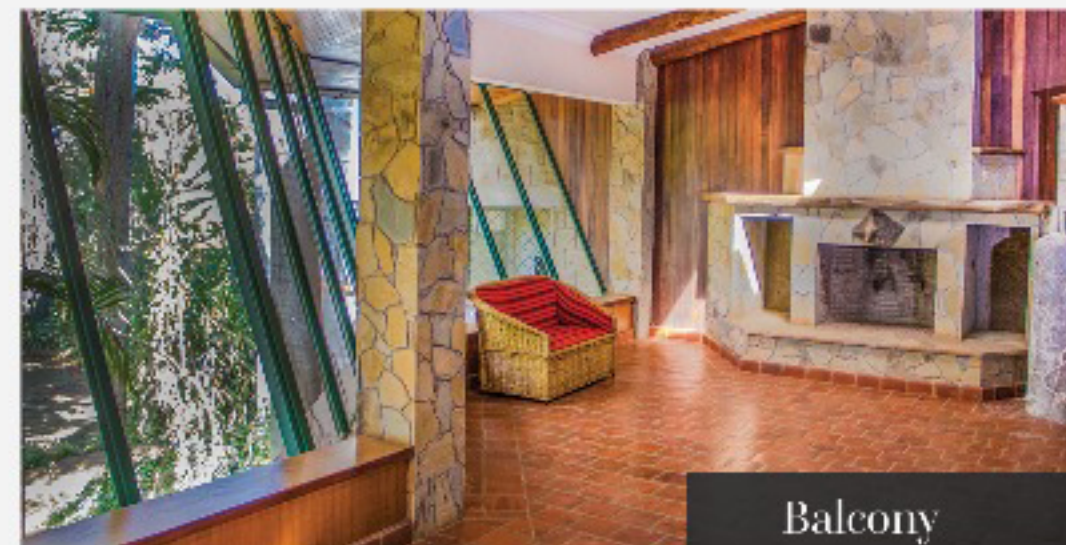

Kijiji Home Stay is a quiet and homely guest house, conveniently located at the heart of Gigiri. It is made up of 16 tastefully furnished rooms, all ensuite with solar heated showers and a standby generator.

All Rooms Ensuite

All room types with own private bathroom with showers or bathtub depending on room choice.

Convenient Location

Located minutes away from an upmarket mall, banking centers, several restaurants and even a nature trail/park!

GALLERY

Balcony

Lounge Area