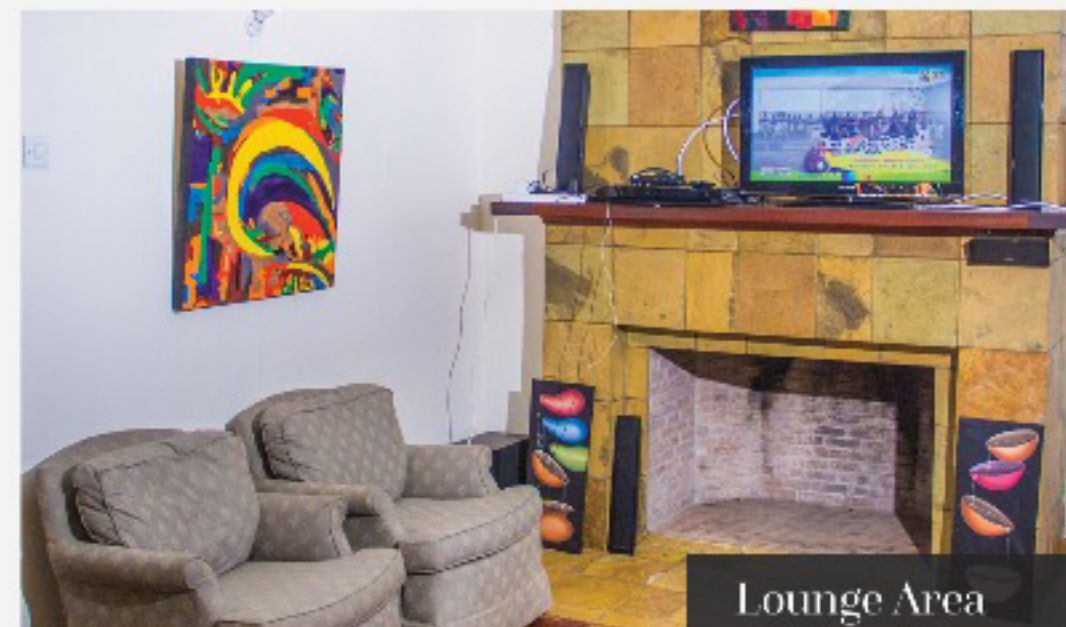

Lounge Area